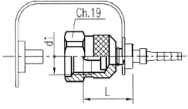

## SB2 - F-PGAUGE ISO228 C

STRAIGHT NUT WITH PLUG CONNECTOR

Carbon steel Part no	AISI 316L part no	Description	Minimum pack quantity	Hose size	Thread F
SB21DC		16X2 F-PGAUGE ISO228 C DN2	20	DN2	2.0 2.1 "
SB21DM		16X2 F-PGAUGE ISO228 C DN4	20	DN4	4.0 2.1 "